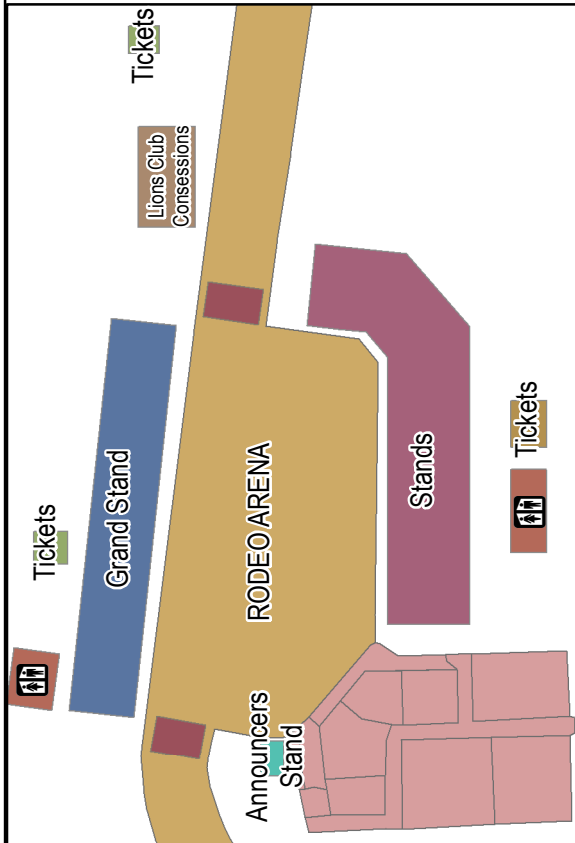

BOX ELDER COUNTY FAIRGROUNDS

INFORMATION	Eatery	Livestock Barn	Tickets
PARKING	Event Center	Main Office	Wash Rack
RESTROOMS	Fair Office	PARKING	West Commercial
Announcers Stand	Farm Bureau	Rest Rooms	Bare
Auction Barn	Food court	Sheep	Canal
Band Stand	Grand Stand	Small Animal Barn	Corral
Chuck Wagon Breakfast	Horse Stalls	Stands	Dirt
Crops	Jockey Room Office	Swine Barn	Gravel Parking
East Commercial	Lions Club Concessions	Ticket/Control Room	Pasture

1000 West