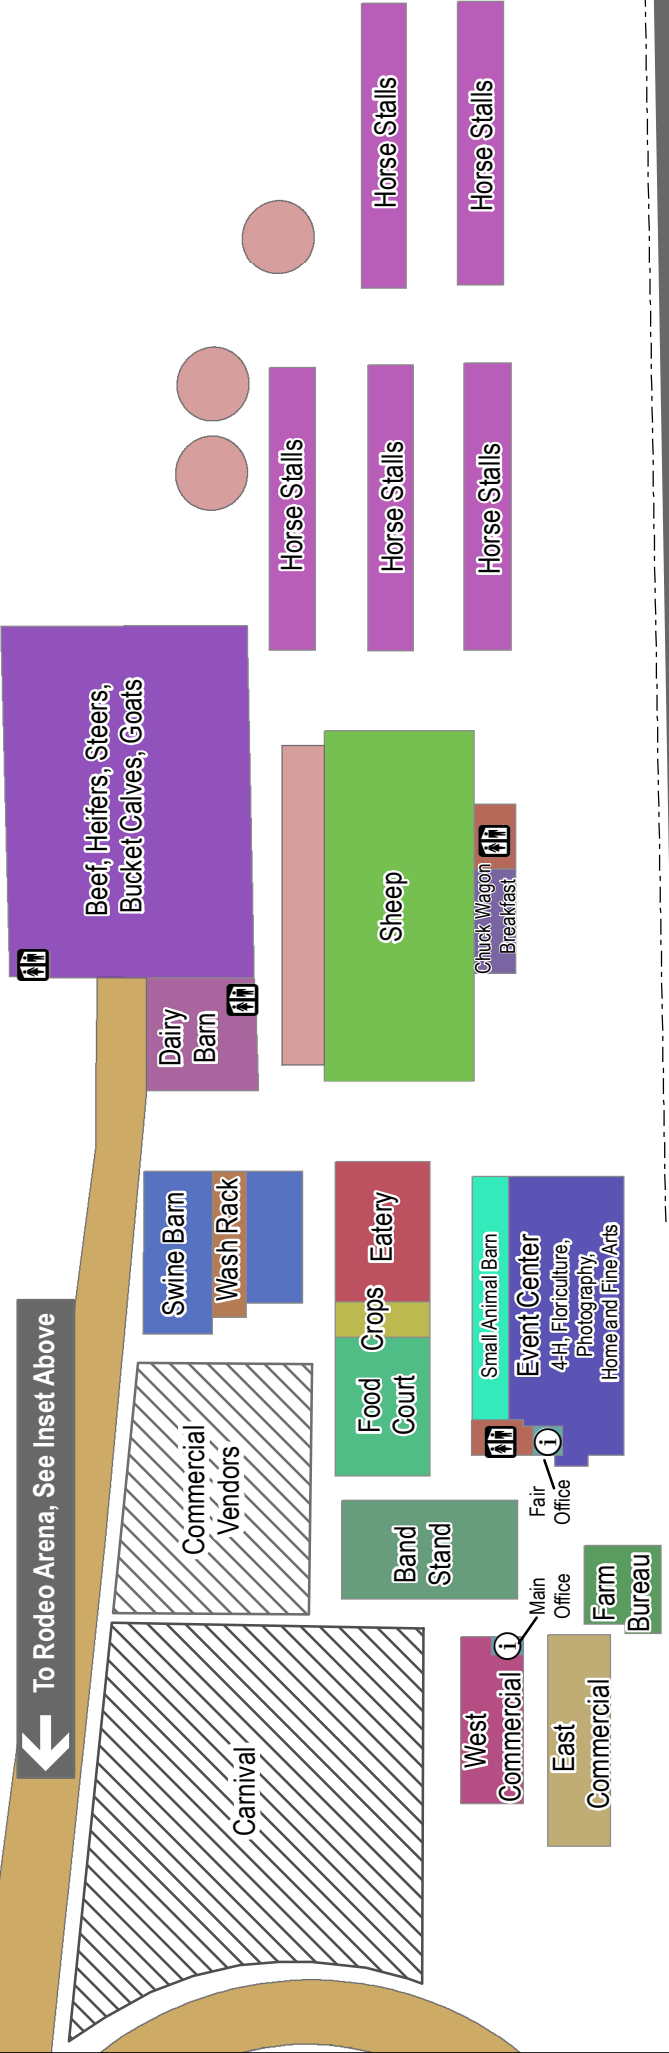

BOX ELDER COUNTY FAIRGROUNDS

INFORMATION	Eatery	Livestock Barn	Tickets
PARKING	Event Center	Main Office	Wash Rack
RESTROOMS	Fair Office	PARKING	West Commercial
Announcers Stand	Farm Bureau	Rest Rooms	Bare
Auction Barn	Food court	Sheep	Canal
Band Stand	Grand Stand	Small Animal Barn	Corral
Chuck Wagon Breakfast	Horse Stalls	Stands	Dirt
Crops	Jockey Room Office	Swine Barn	Gravel Parking
East Commercial	Lions Club Concessions	Ticket/Control Room	Pasture

1000 West